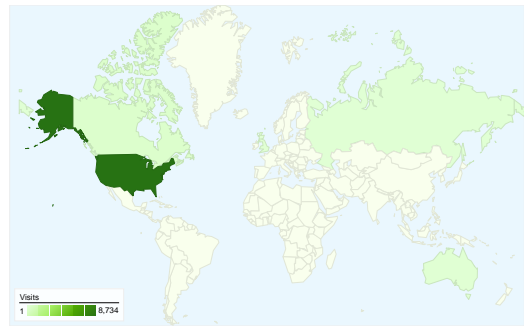

Map Overlay