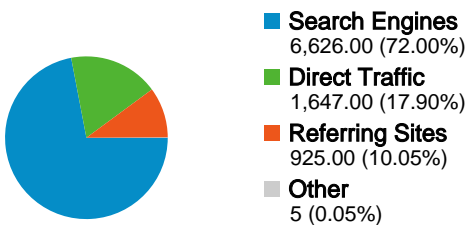

Traffic Sources Overview

Content Overview

Pages	Pageviews	% Pageviews
/custom-decks/Custom-	8,523	14.12%
/	6,153	10.19%
/custom-	5,141	8.52%
/custom-decks/Outdoor-	1,993	3.30%
/custom-decks/Maple-Grove-	933	1.55%