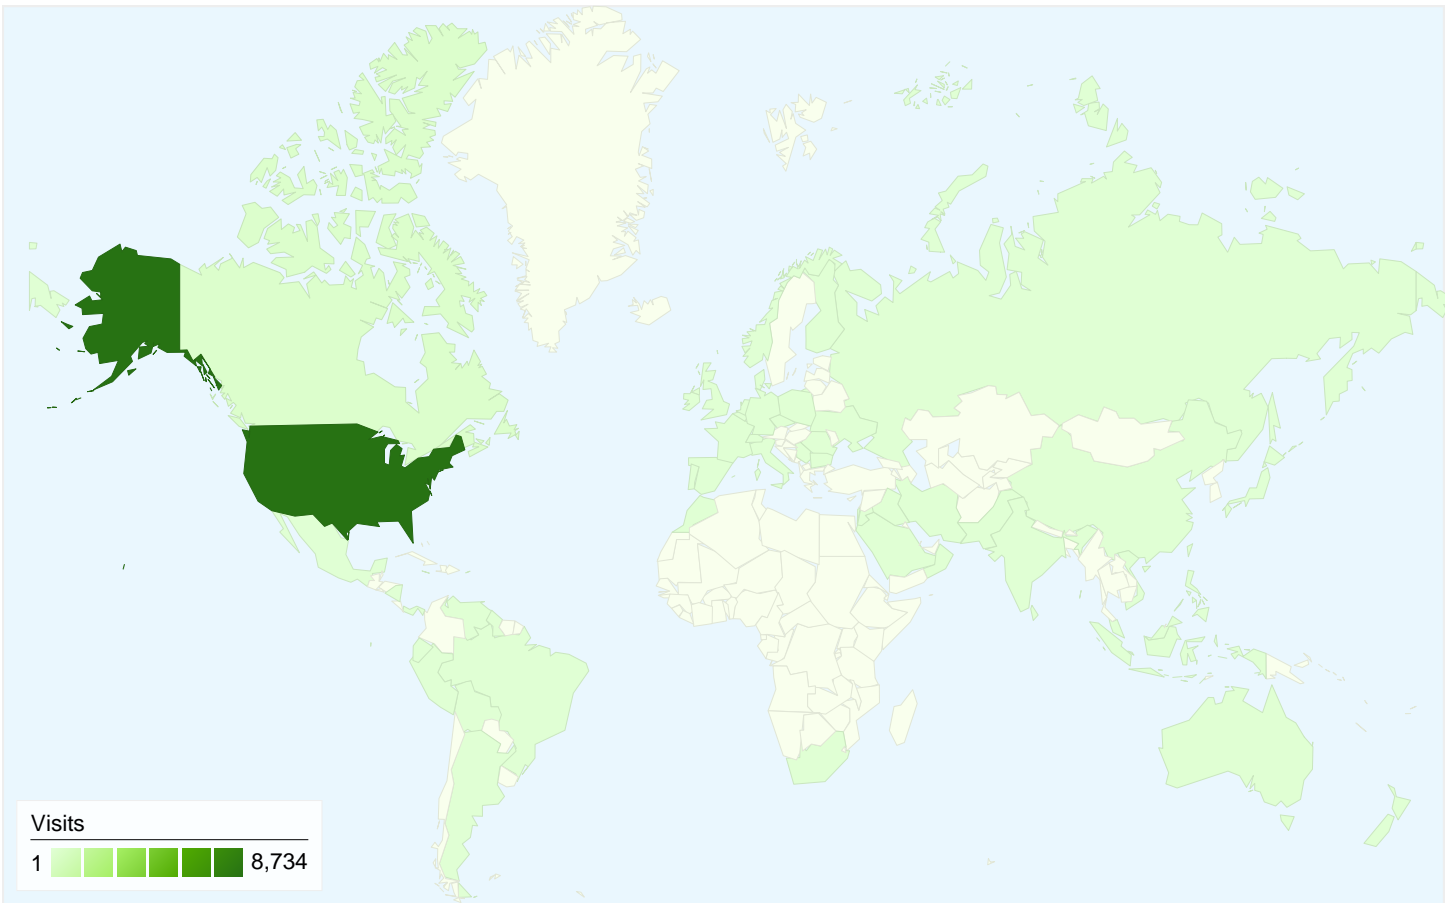

9,203 visits came from 64 countries/territories

Site Usage

Country/Territory	Visits	Pages/Visit	Avg. Time on Site	% New Visits	Bounce Rate
United States	8,734	6.73	00:03:18	77.48%	39.83%
Canada	213	4.16	00:01:08	97.65%	47.89%
United Kingdom	40	1.68	00:00:16	95.00%	67.50%
Australia	32	1.72	00:00:55	100.00%	71.88%
Russia	13	1.00	00:00:00	100.00%	100.00%
India	11	2.45	00:01:11	100.00%	54.55%
Philippines	11	3.45	00:02:25	100.00%	54.55%
Germany	10	6.80	00:02:26	100.00%	40.00%
(not set)	9	3.33	00:00:44	88.89%	22.22%